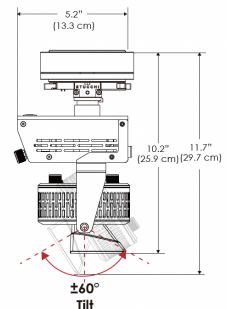

PS US EU

Mounting Bracket Dimensions ALL-CLP

*All -CLP configuration models come with standard DC cables of 6" and AC cables of 10'.

W360W-MPT

PSX US

PSX EU

MECHANICAL FIGURES

W360W-TEX Legacy product