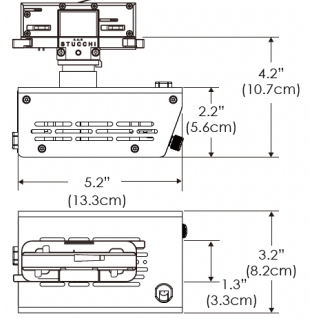

MECHANICAL FIGURES

PSX EU

*All -CLP configuration models come with standard DC cables of 6" and AC cables of 10'.