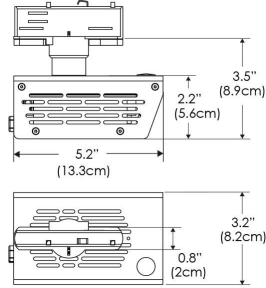

MECHANICAL FIGURES

PS US EU

PHOTOMETRIC DATA

DMX FOOTPRINT

Amazon Sun		
Channel	1	Intensity
	2	CCT (4000-6500k)

Tuna Blue		
Channel	1	Intensity
	2	CCT (10000-20000k)
	3	Violet
	4	Red
	5	Green