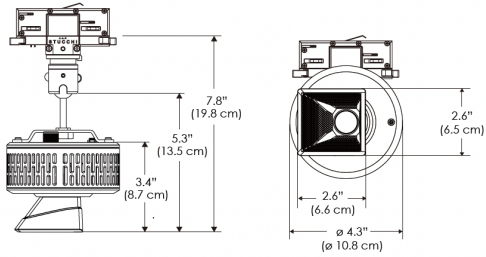

W360W-TOX/TON