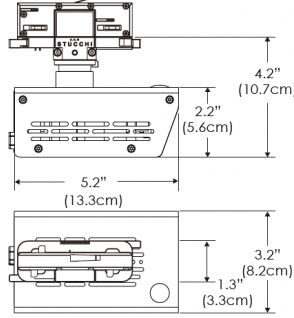

MECHANICAL FIGURES

PS EU

*All -CLP configuration models come with standard DC cables of 6" and AC cables of 10'.