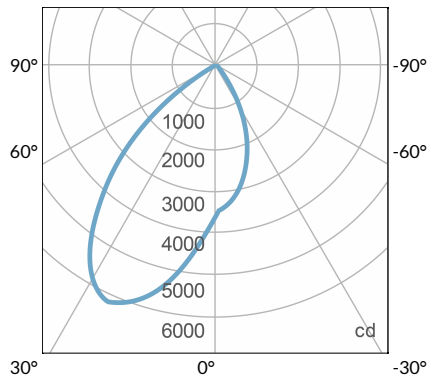

PS US EU

PSX US EU

W360W-TG Legacy product

PHOTOMETRIC DATA

AMZ

TB

DMX FOOTPRINT

Amazon Sun		
Channel	1	Intensity
	2	CCT (4000-6500k)

Tuna Blue		
Channel	1	Intensity
	2	CCT (10000-20000k)
	3	Violet
	4	Red
	5	Green