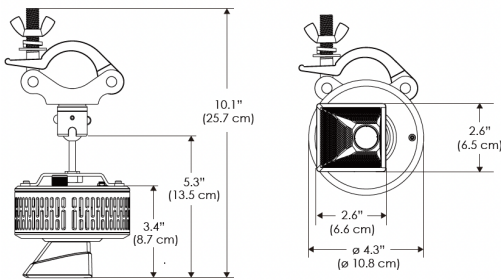

Power Supply & Control

PS Power Supply
 US EU
 PSX Power Supply w/ DMX
 (compatible with TOX/MPT mount)
 US EU

Plug/Connection

US US 120V
EU EU 220V

SPECIFICATIONS

Beam Angle	Wall Wash
Spectrum Type	AMZ : Plant Flourish & Growth
	TB : Coral Health & Growth
Control	Intensity (0% - 100%), CCT
LED Source	DiCon Dense Matrix LED
AC Power Draw	80W max
AC Input Voltage	100 - 240V AC, 60Hz
Cooling	Fan Cooled
Operating Temperature	32 - 104°F (0 - 40°C)
Fixture Weight	1.0lb (0.4kg)
Power Supply Weight	1.0lb (0.4kg)

PS US EU

Mounting Bracket Dimensions ALL-CLP

*All -CLP configuration models come with standard DC cables of 6" and AC cables of 10'.

W360W-MPT

PSX US

PSX EU

MECHANICAL FIGURES

W360W-TEX Legacy product