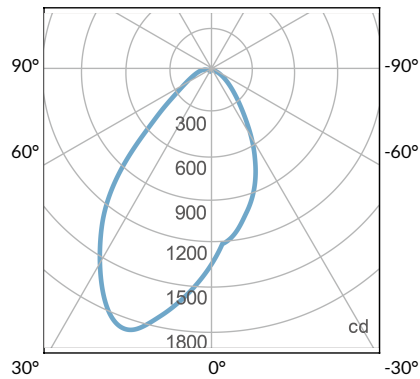

PS US EU

PSX US EU

W360W-TG Legacy product

PHOTOMETRIC DATA

AMZ

TB

DMX FOOTPRINT

Amazon Sun		
Channel	1	Intensity
	2	CCT (4000-6500k)

Tuna Blue		
Channel	1	Intensity
	2	CCT (10000-20000k)
	3	Violet
	4	Red
	5	Green