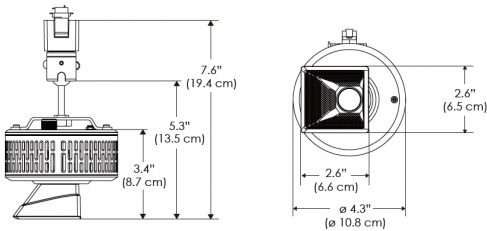

W360W-TG Legacy product