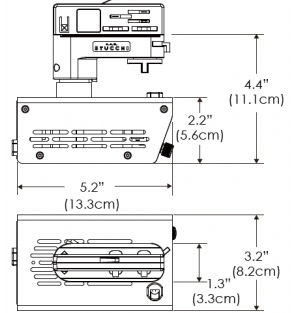

MECHANICAL FIGURES

W360W-TOX/TON

PS US

PSX US

W360W-TOX/TON

PS EU

PSX EU

W360W-CLP

PS US EU

Mounting Bracket Dimensions ALL-CLP

*All -CLP configuration models come with standard DC cables of 6" and AC cables of 10'.

W360W-MPT

PSX US

PSX EU

MECHANICAL FIGURES

W360W-TEX Legacy product