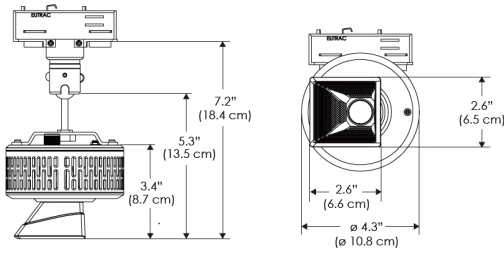

PS US EU

Mounting Bracket Dimensions ALL-CLP

*All -CLP configuration models come with standard DC cables of 6" and AC cables of 10'.

W360W-MPT

PSX US

PSX EU

MECHANICAL FIGURES

W360W-TEX Legacy product