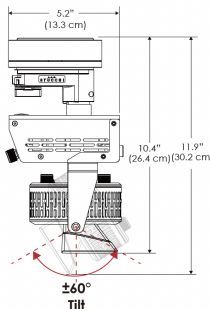

PS US EU

Mounting Bracket Dimensions ALL-CLP

*All -CLP configuration models come with standard DC cables of 6" and AC cables of 10'.

W360W-MPT

PSX US

PSX EU

MECHANICAL FIGURES

W360W-TEX Legacy product