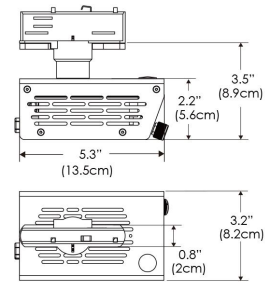

MECHANICAL FIGURES

PSX US EU

PHOTOMETRIC DATA

DMX FOOTPRINT

Amazon Sun		
Channel	1	Intensity
	2	CCT (4000-6500k)

Tuna Blue		
Channel	1	Intensity
	2	CCT (10000-20000k)
	3	Violet
	4	Red
	5	Green