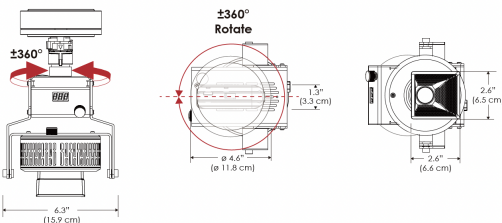

PS US EU

Mounting Bracket Dimensions ALL-CLP

*All -CLP configuration models come with standard DC cables of 6" and AC cables of 10'.

W360W-MPT

PSX US

PSX EU

MECHANICAL FIGURES

W360W-TEX Legacy product