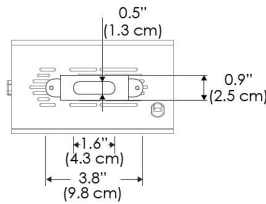

PS US EU

Mounting Bracket Dimensions ALL-CLP

*All -CLP configuration models come with standard DC cables of 6" and AC cables of 10'.

W360W-MPT

PSX US

PSX EU

MECHANICAL FIGURES

W360W-TEX Legacy product