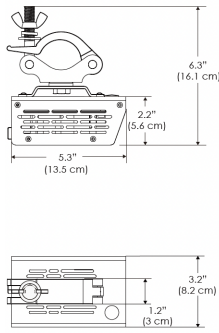

MECHANICAL FIGURES

W360W-TOX/TON

PS US

PSX US

W360W-TOX/TON

PS EU

PSX EU

W360W-CLP

PS US EU

Mounting Bracket Dimensions ALL-CLP

*All -CLP configuration models come with standard DC cables of 6" and AC cables of 10'.

W360W-MPT

PSX US

PSX EU

MECHANICAL FIGURES

W360W-TEX Legacy product