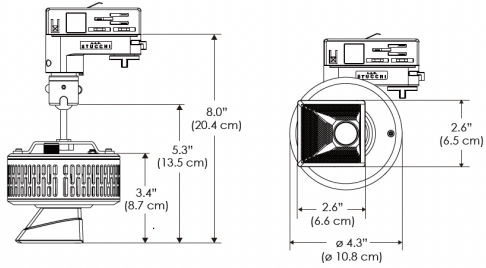

MECHANICAL FIGURES

W360W-TOX/TON