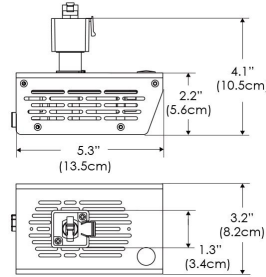

W360W-TG Legacy product